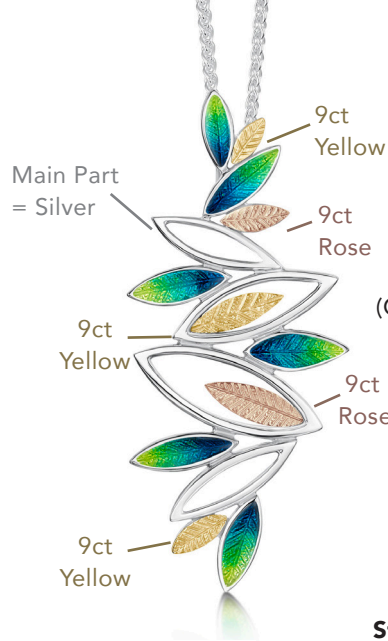

Spring Enamel

Drop Earrings
EEXX263 - £120.00

Stud Earrings
EE0262 - £69.00

Pendant
(Chain - Wheat 04)
EPX262 - £179.00

Pendant
(Chain - Wheat 03)
EP262 - £115.00

Drop Earrings
EE262 - £107.00
As a Pendant
EP0262 - £85.00

For other Metal and Gemstone options please phone
Sheila Fleet Workshop - 01856 861 203

Mixed Metals

Silver with 9ct Rose
& 9ct yellow gold Leaves

Seasons

Gold Leaves

Retail
May 2021

Drop Earrings
SYR-EE265
£186.00

As a Pendant
SYR-EP0265
£140.00

Pendant
Sil/9ct/Enamel
(Chain - Wheat 04)
SYR-EPX265
£326.00

Drop Earrings
SYR-EEX265
£340.00

Smaller Drop Earrings
SYR-EEM265
£252.00

Pendant
(Chain - Wheat 03)
SYR-EP265
£207.00